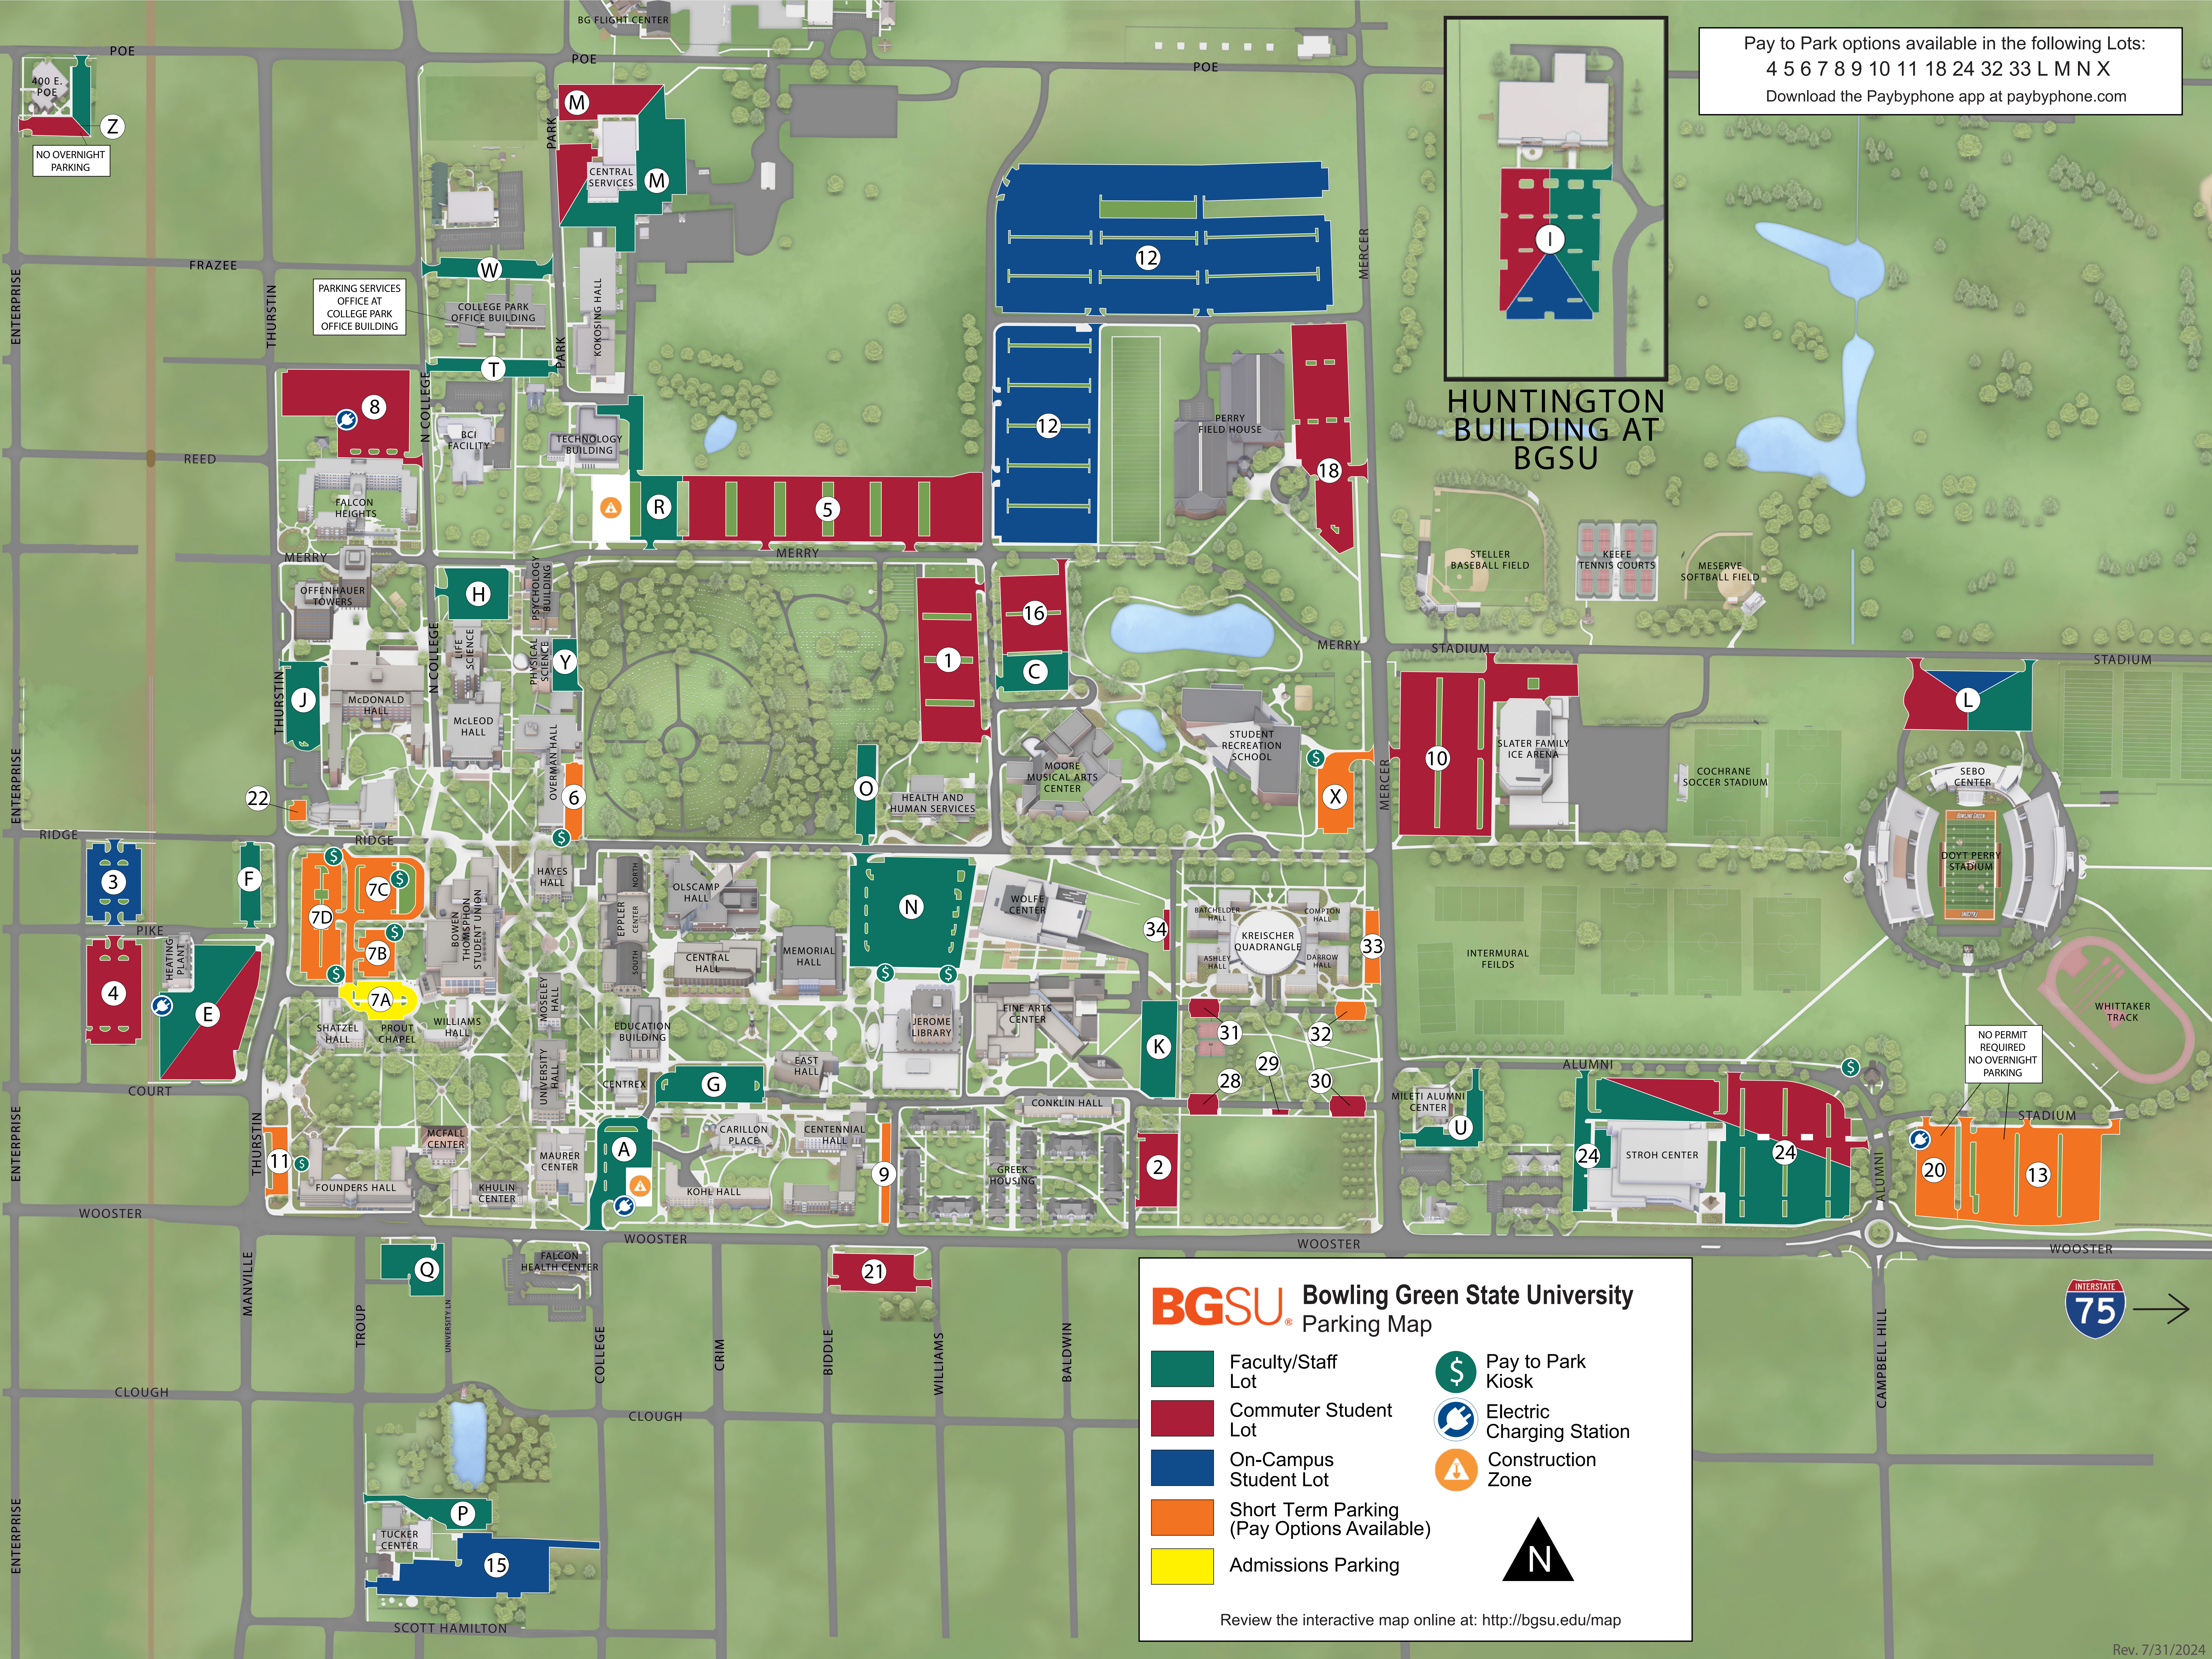

Pay to Park options available in the following Lots:
 4 5 6 7 8 9 10 11 18 24 32 33 L M N X
 Download the Paybyphone app at paybyphone.com

BGSU Bowling Green State University
 Parking Map

	Faculty/Staff Lot		Pay to Park Kiosk
	Commuter Student Lot		Electric Charging Station
	On-Campus Student Lot		Construction Zone
	Short Term Parking (Pay Options Available)		
	Admissions Parking		

Review the interactive map online at: <http://bgsu.edu/map>