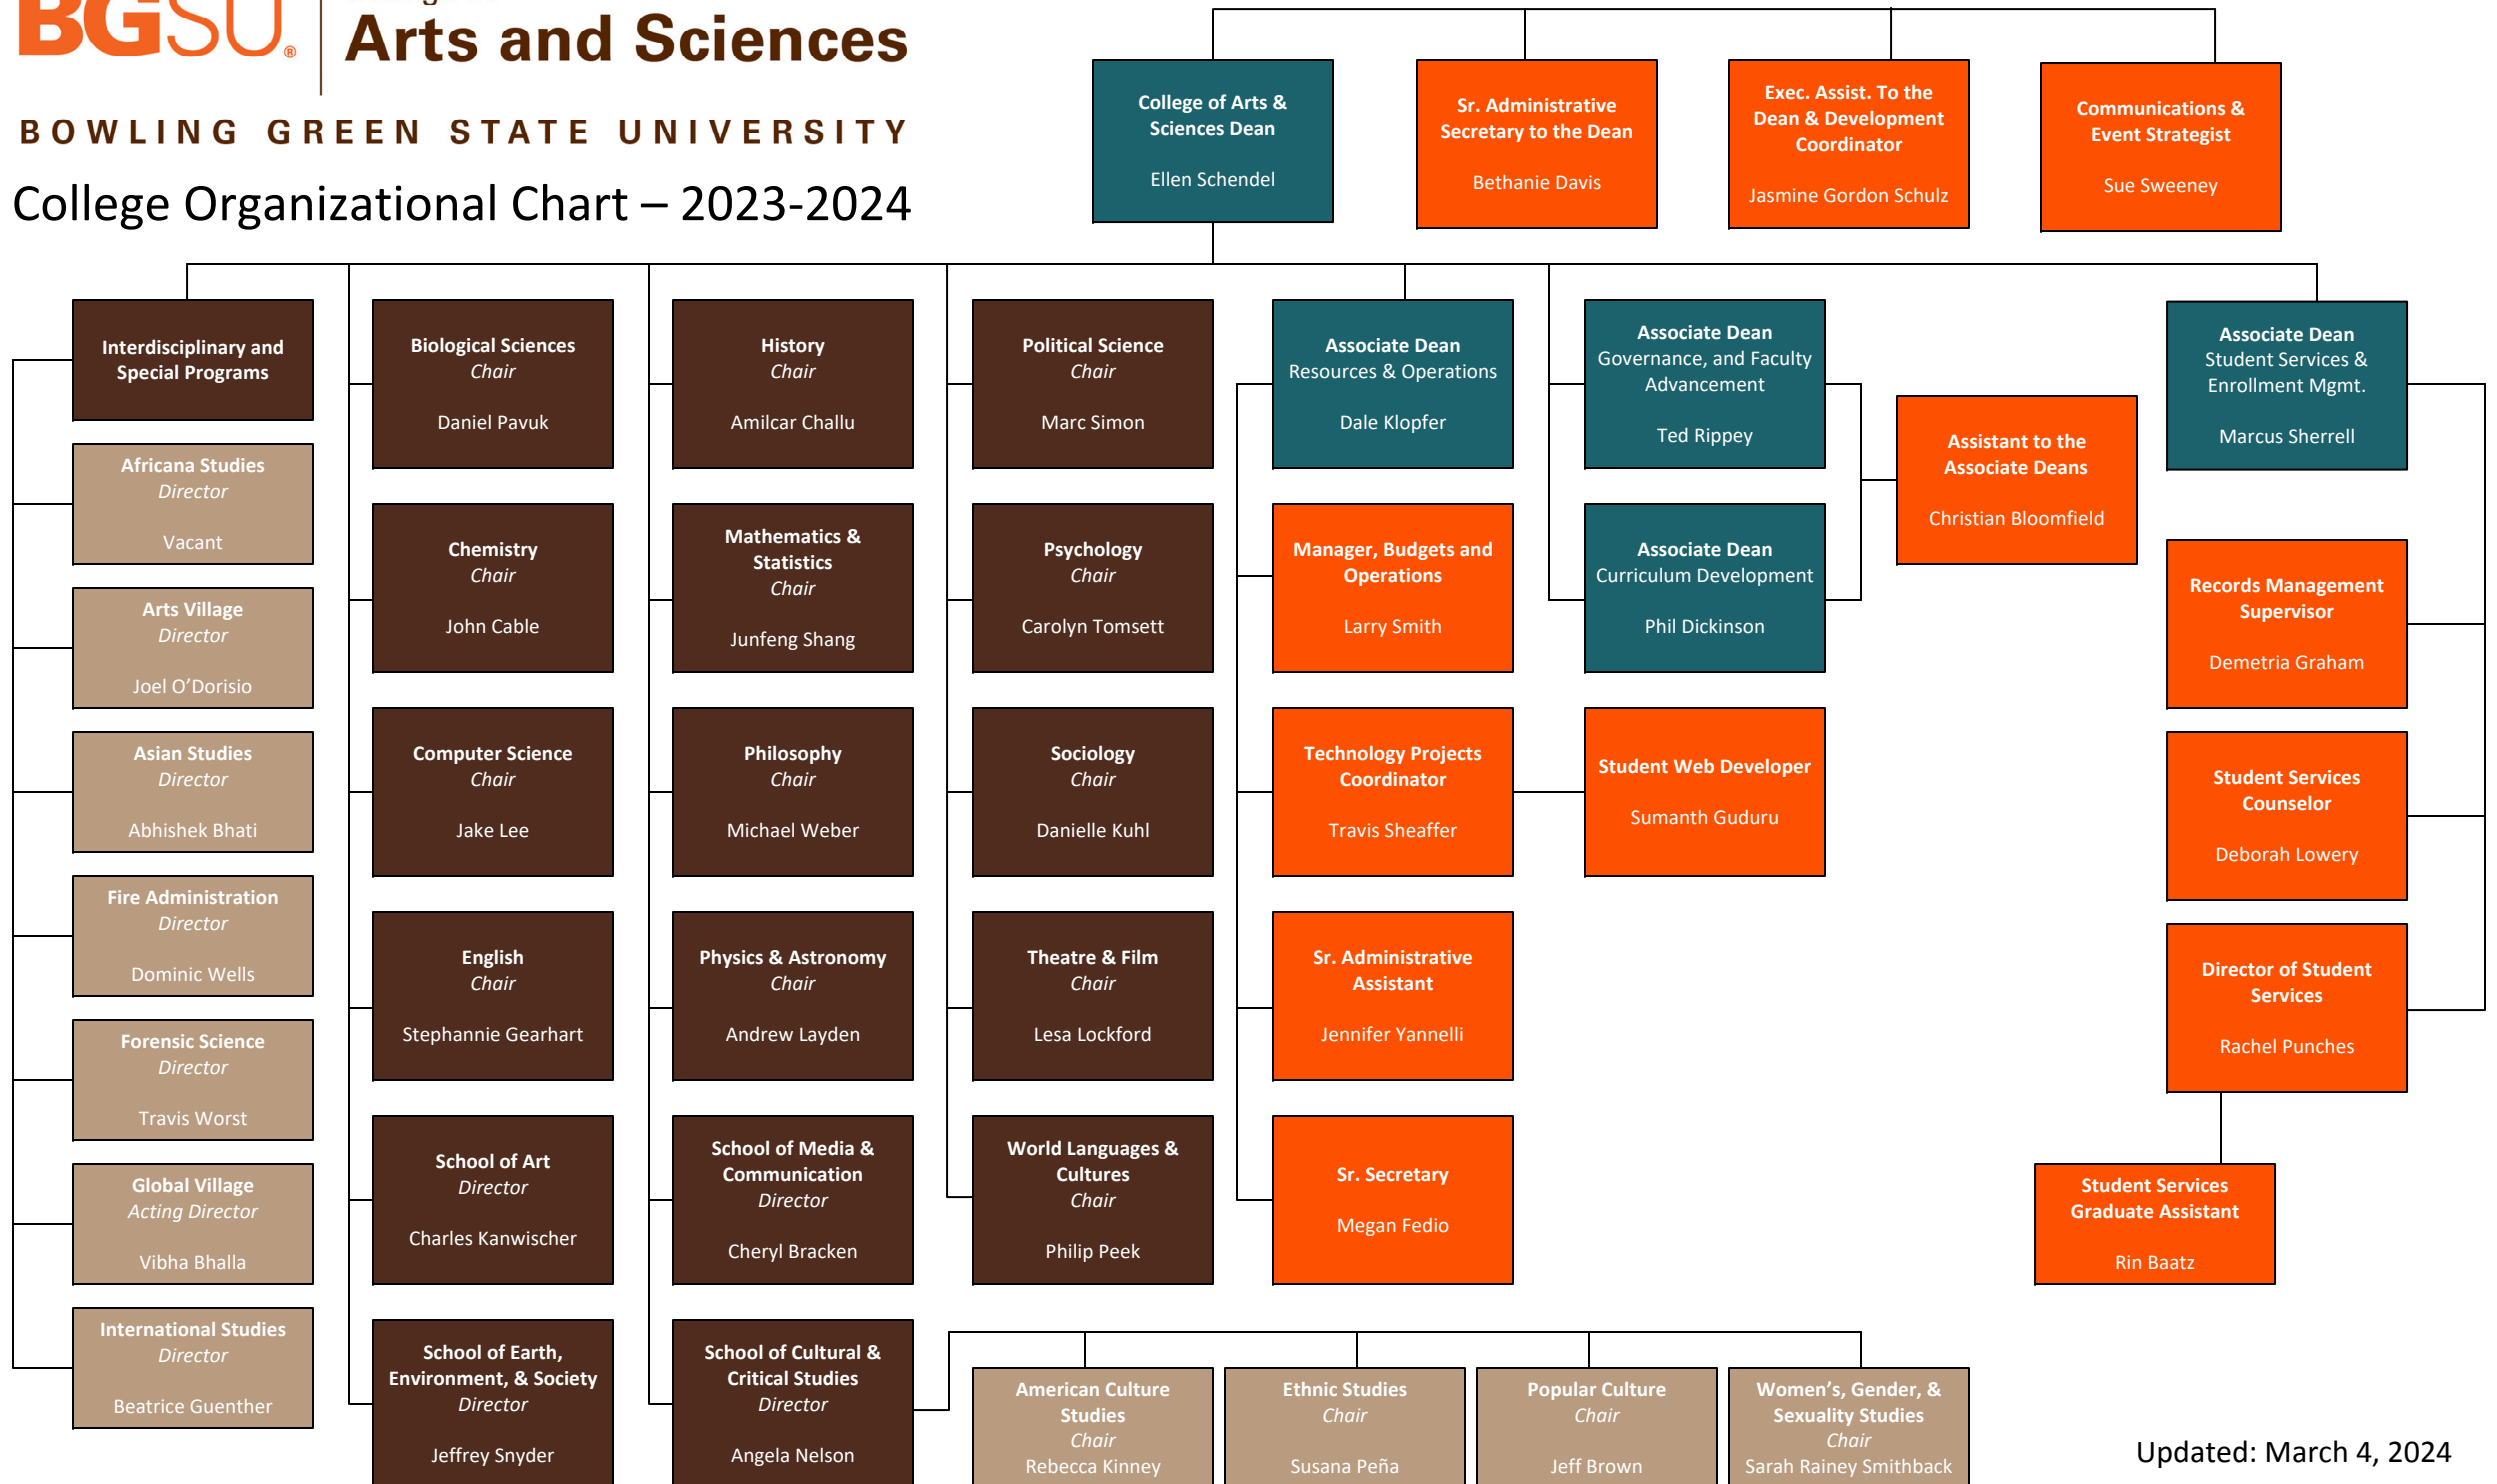

# College of Arts and Sciences

BOWLING GREEN STATE UNIVERSITY

## College Organizational Chart – 2023-2024

Updated: March 4, 2024